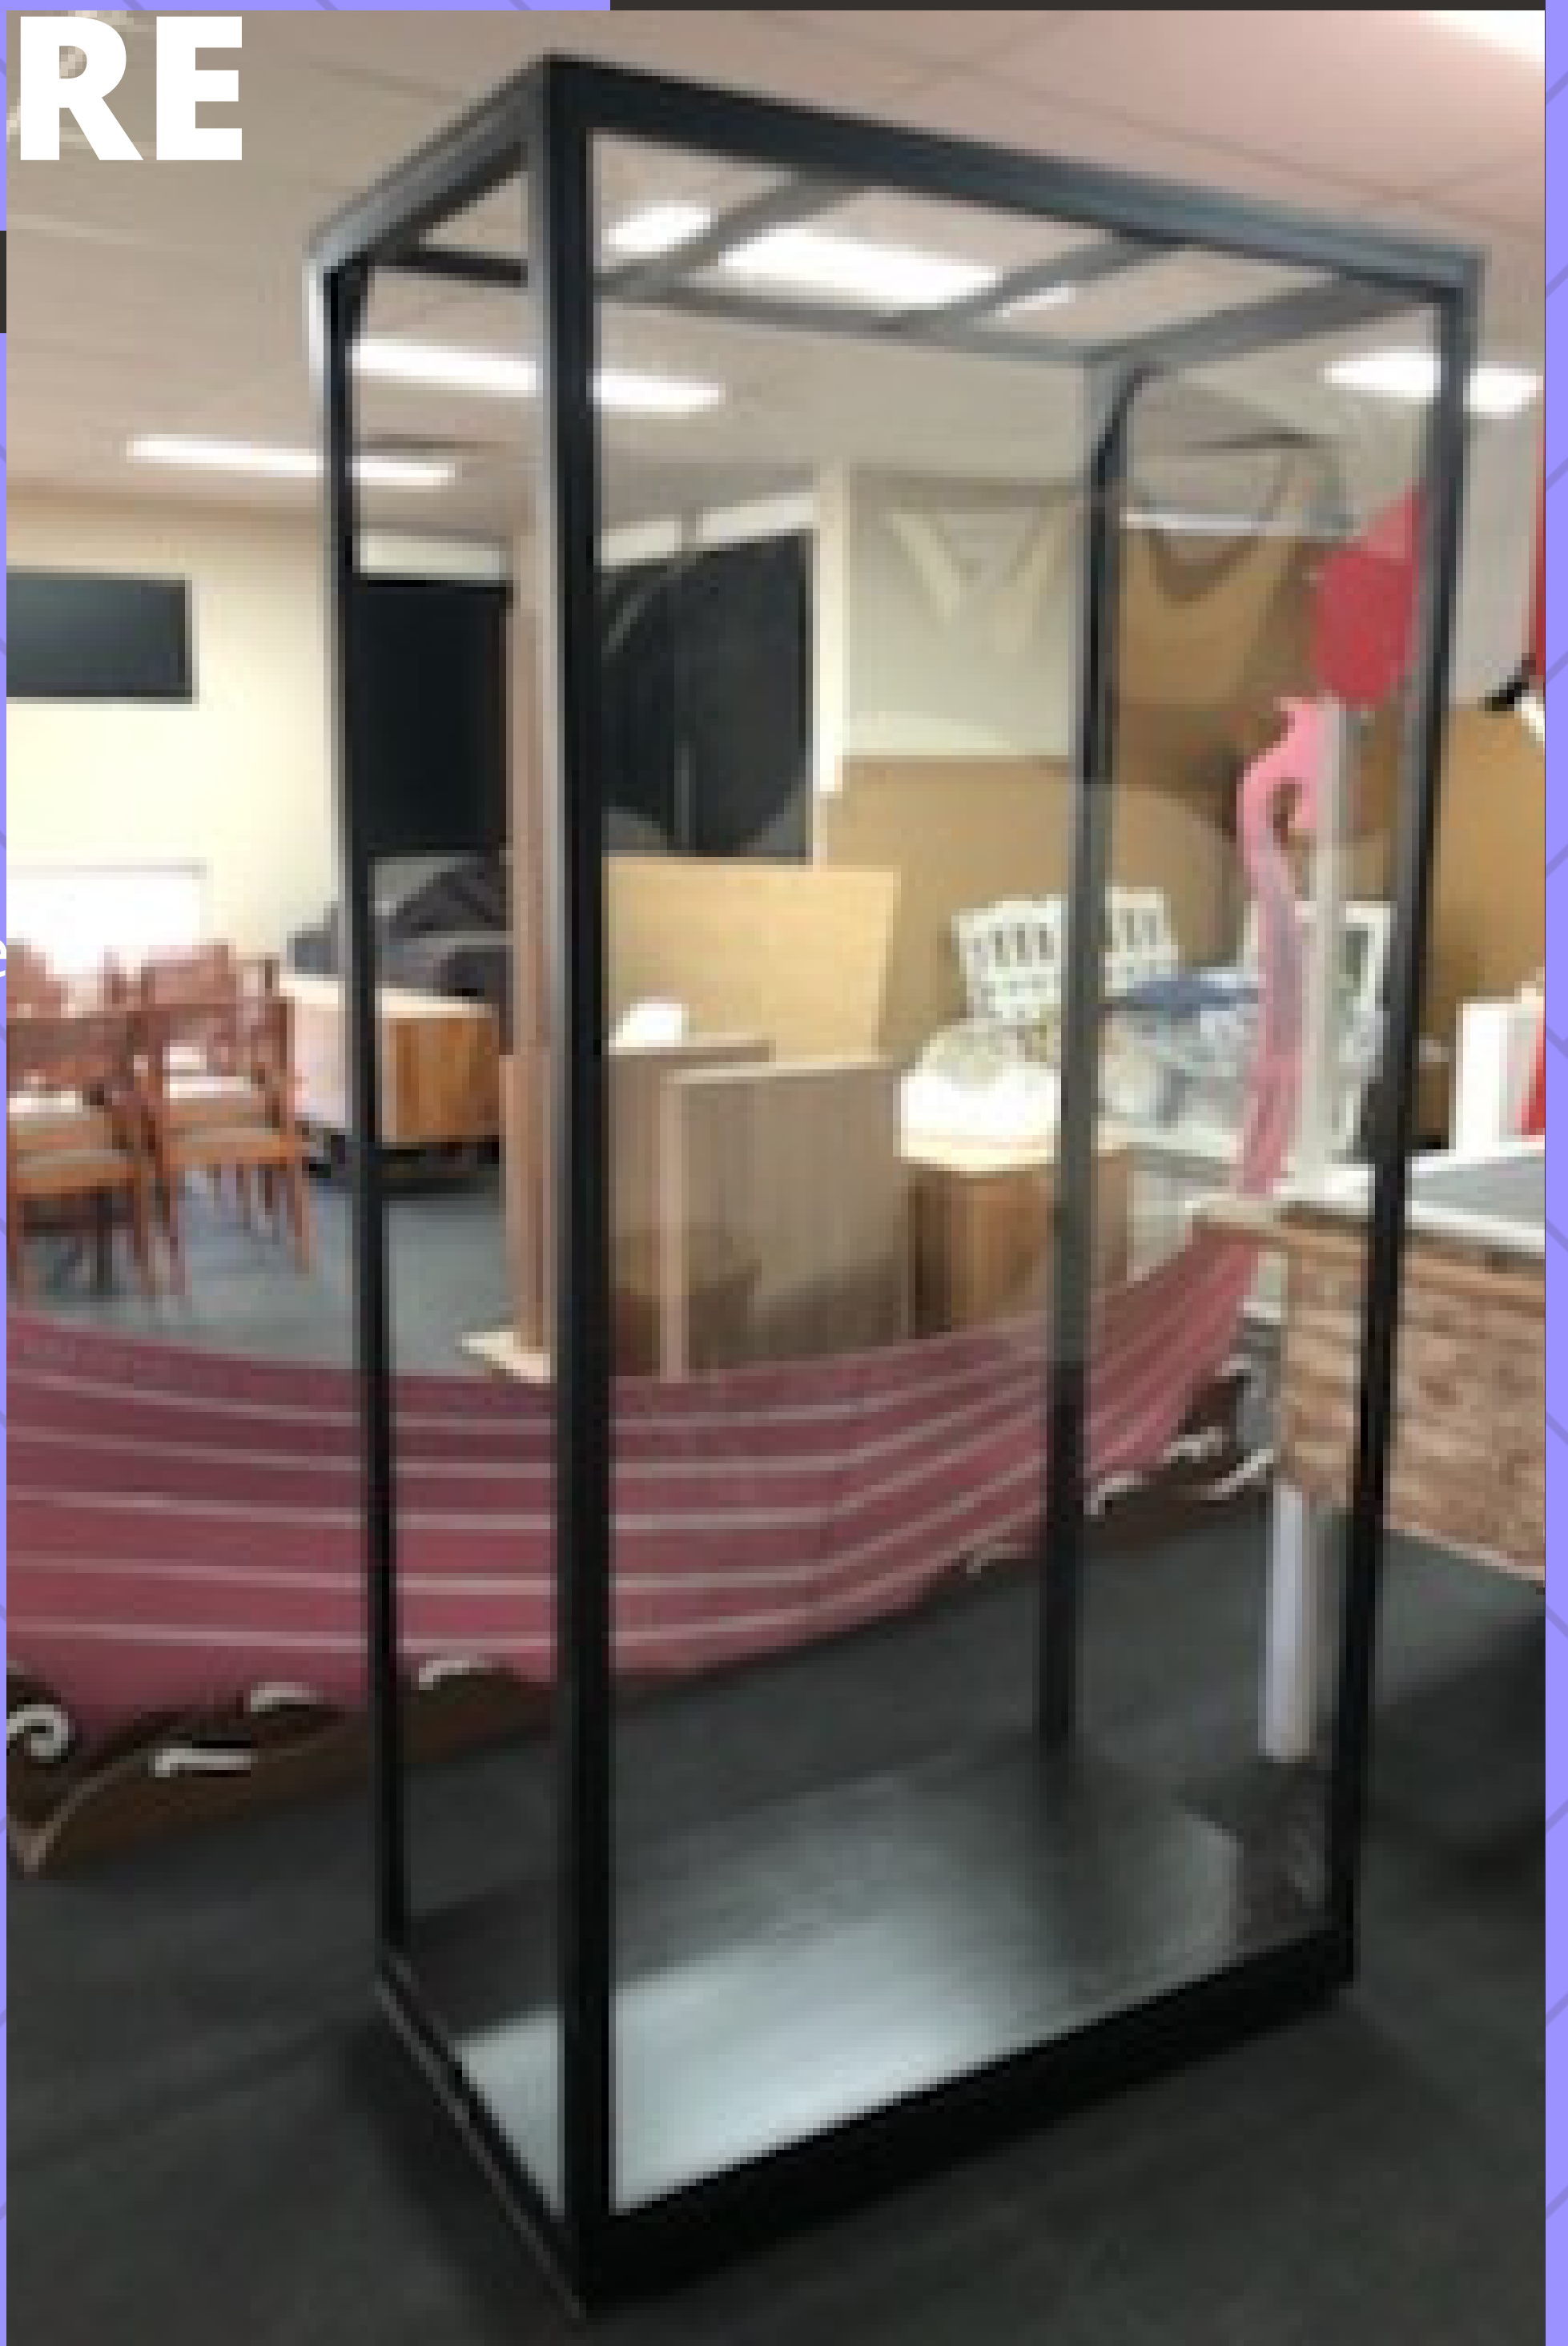

The handle on one side is lifted to wheel cart on and off stage with ease. Perfect for an array of different themes it will add flair to any performance!

MEASUREMENTS

Length: 1700mm

Width: 700mm

Height 2000mm

CAMERA
Length: 800mm
Width: 550mm
Height 1600mm

TV & CAMERA

CONTACT US FOR A PRICE LIST:

MATLHIRE@OUTLOOK.COM

FOR HIRE

This amazing prop has a back handle to manually move the lever from "good" to "bad" throughout your performances. The seat can lay back to safely exit a dancer into the gap creating the look that they disappear into the Eggdicator pit. It is recommended that two people hold each handle to safely recline the person seated. The set comes apart for easy set up/pack up.

MEASUREMENTS

Length: 2100mm

Width: 900mm

Height 2500mm

*Want to view items at our factory in Dandenong? Just ask when emailing for a price list!

EGGDICATOR

CONTACT US FOR A PRICE LIST:

MATLHIRE@OUTLOOK.COM

FOR HIRE

This glass elevator prop is on wheels and easily moved around on stage as required.

Entry onto the set can be done from either side. Suitable for up to 2 people max. Front of elevator is made of hard plastic (not actual glass).